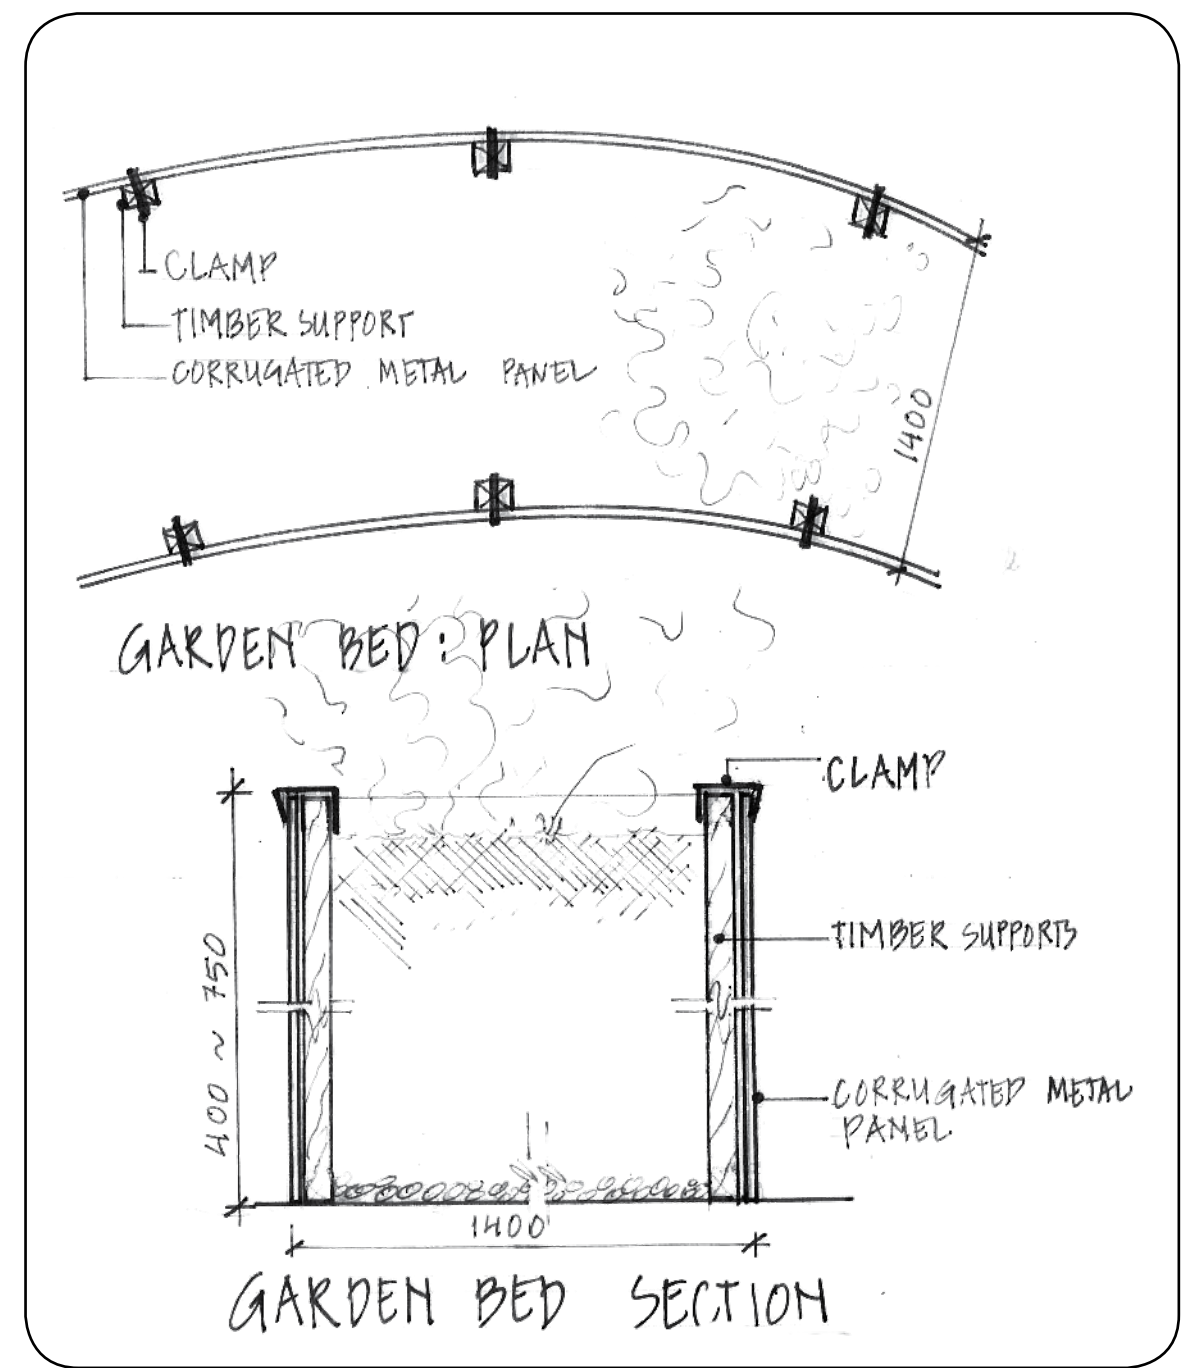

Pictorial concept selected for design development. This concept was the preferred option (out of four options) selected by the community during the stage one consultations.

DESIGN DEVELOPMENT- STAGE 2

DRAFT

# HUGO STREET RESERVE

## Community Garden

**OPTION 1 - RADIATING FOOD GARDENS**

**OPTION 2 - FORMAL - MULTI RAISED BEDS**

**OPTION 3 - HORIZONTAL RAISED BEDS.**

Note: These sketches are not construction drawings.