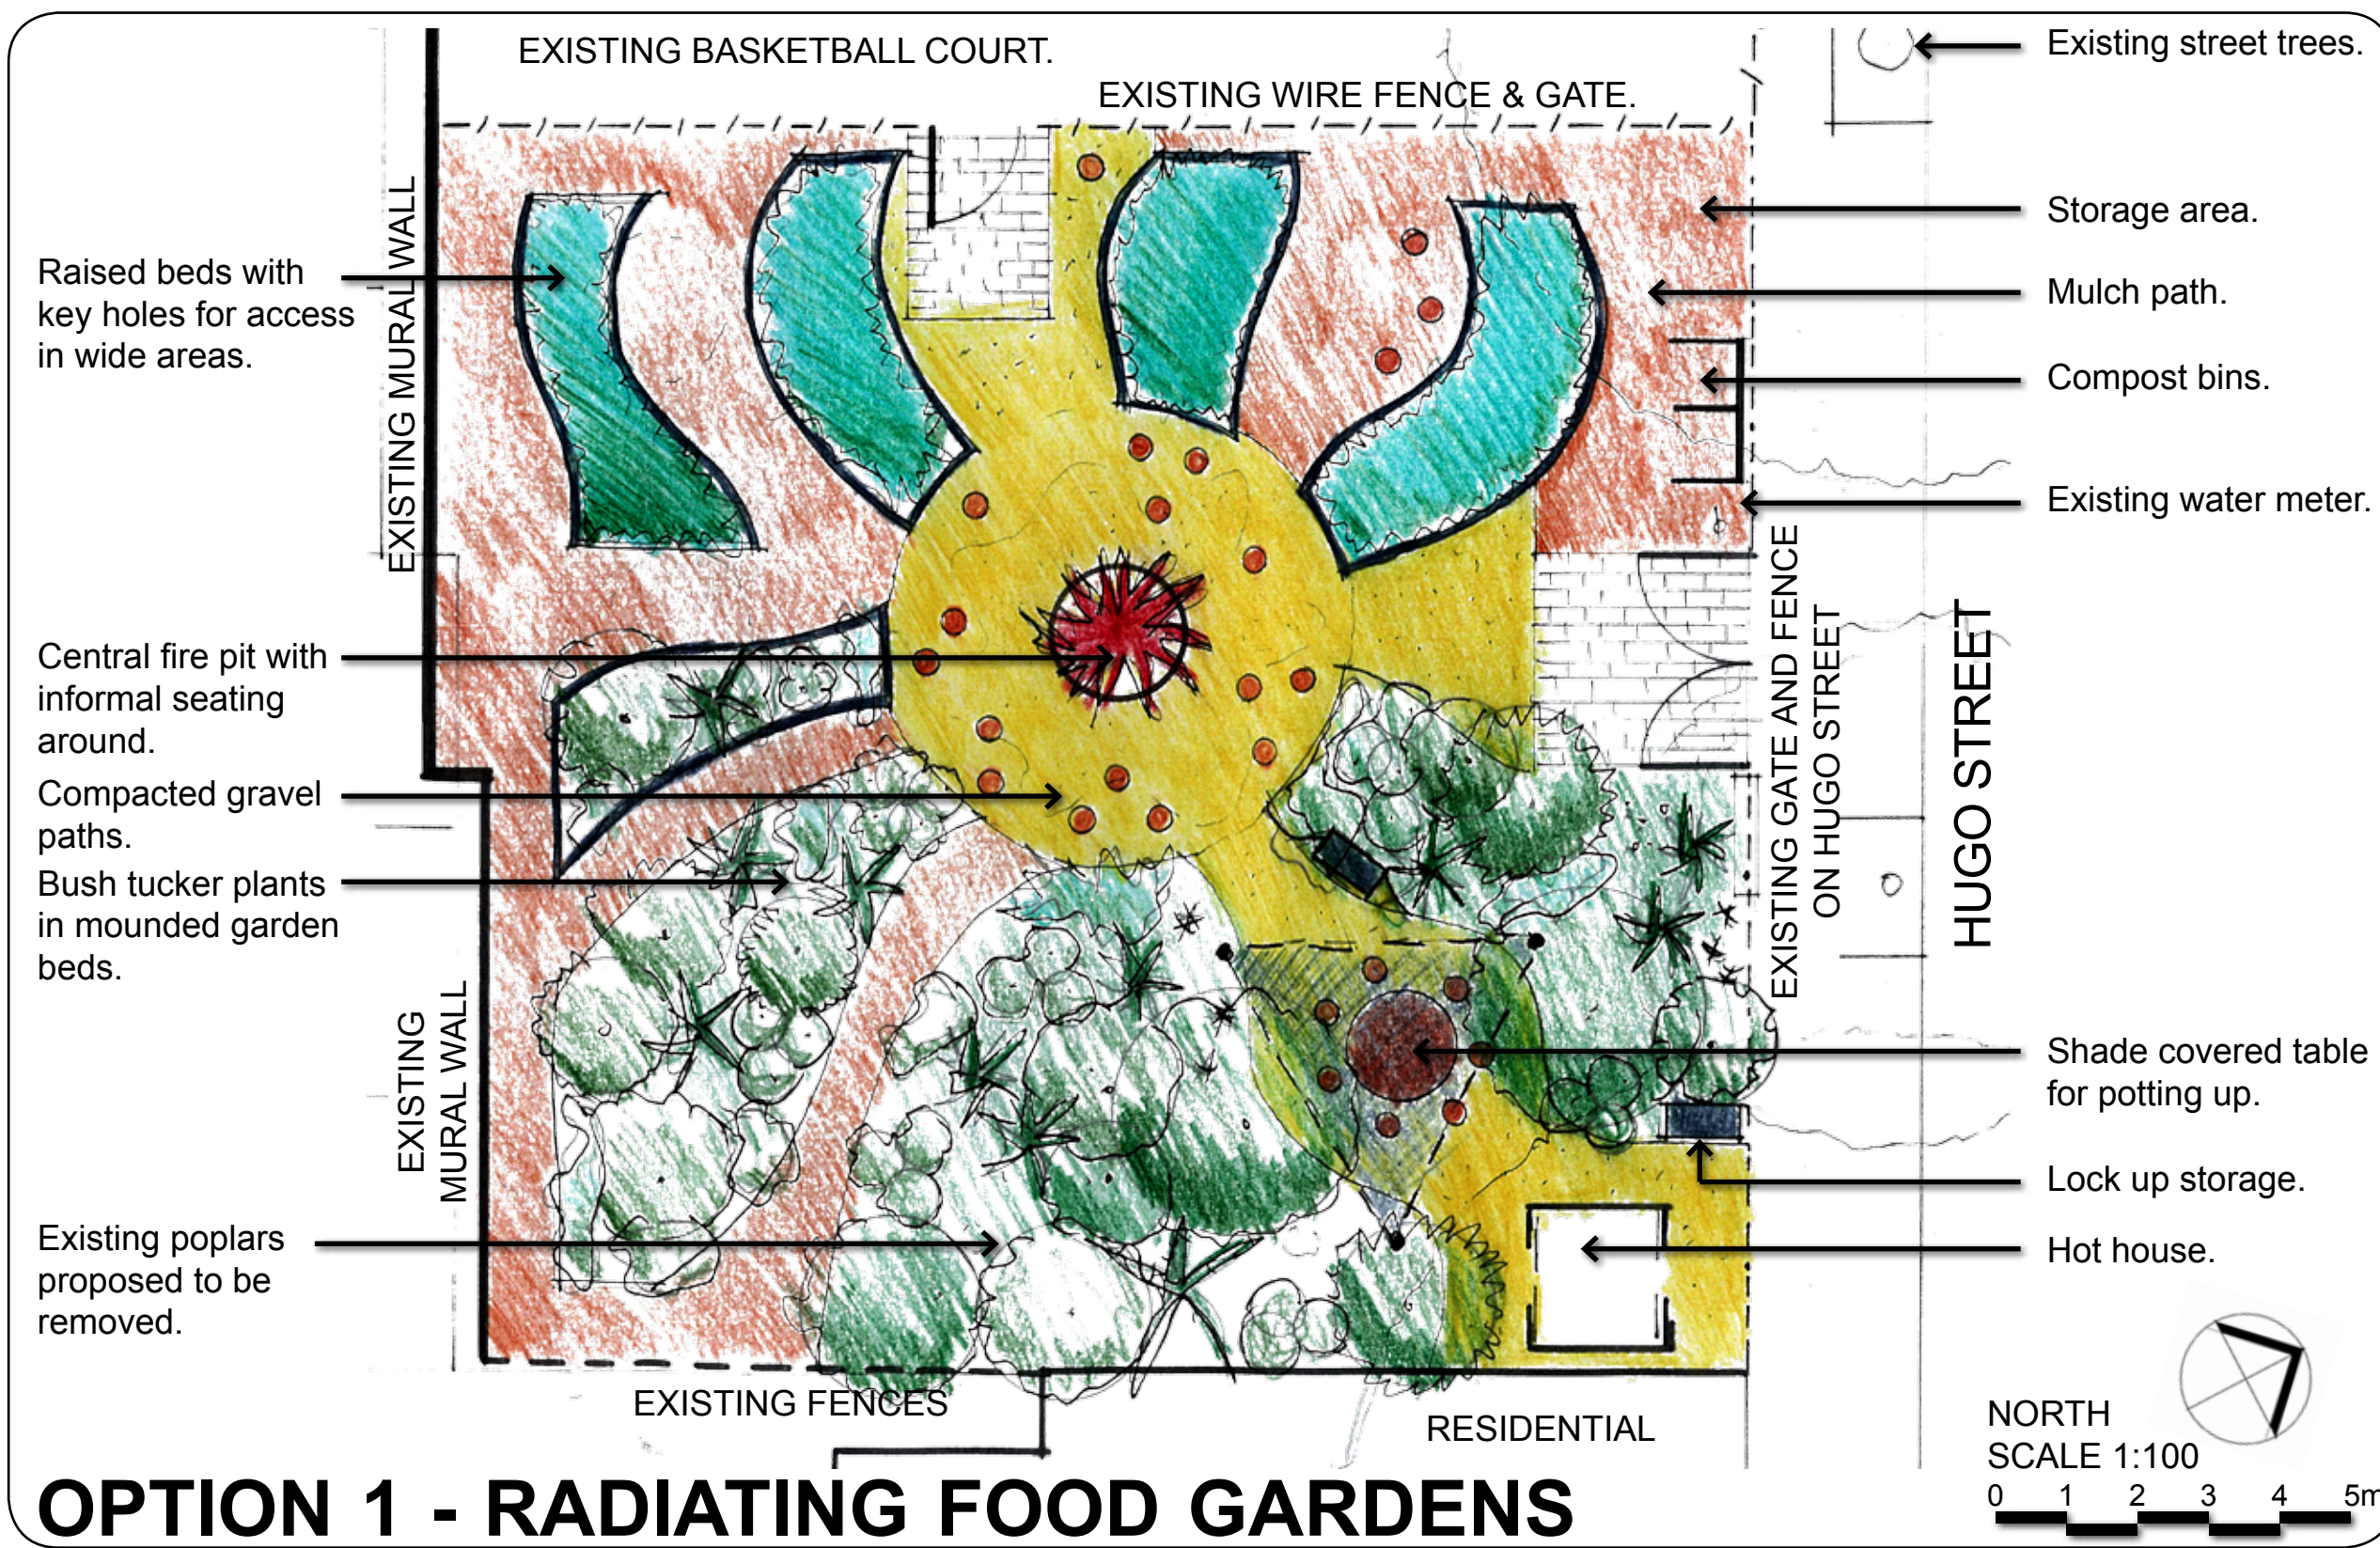

Pictorial concept selected for design development. This concept was the preferred option (out of four options) selected by the community during the stage one consultations.

DESIGN DEVELOPMENT- STAGE 2

DRAFT

# HUGO STREET RESERVE

## Community Garden

**OPTION 1 - RADIATING FOOD GARDENS**

**OPTION 2 - FORMAL - MULTI RAISED BEDS**

**OPTION 3 - HORIZONTAL RAISED BEDS.**

Note: These sketches are not construction drawings.