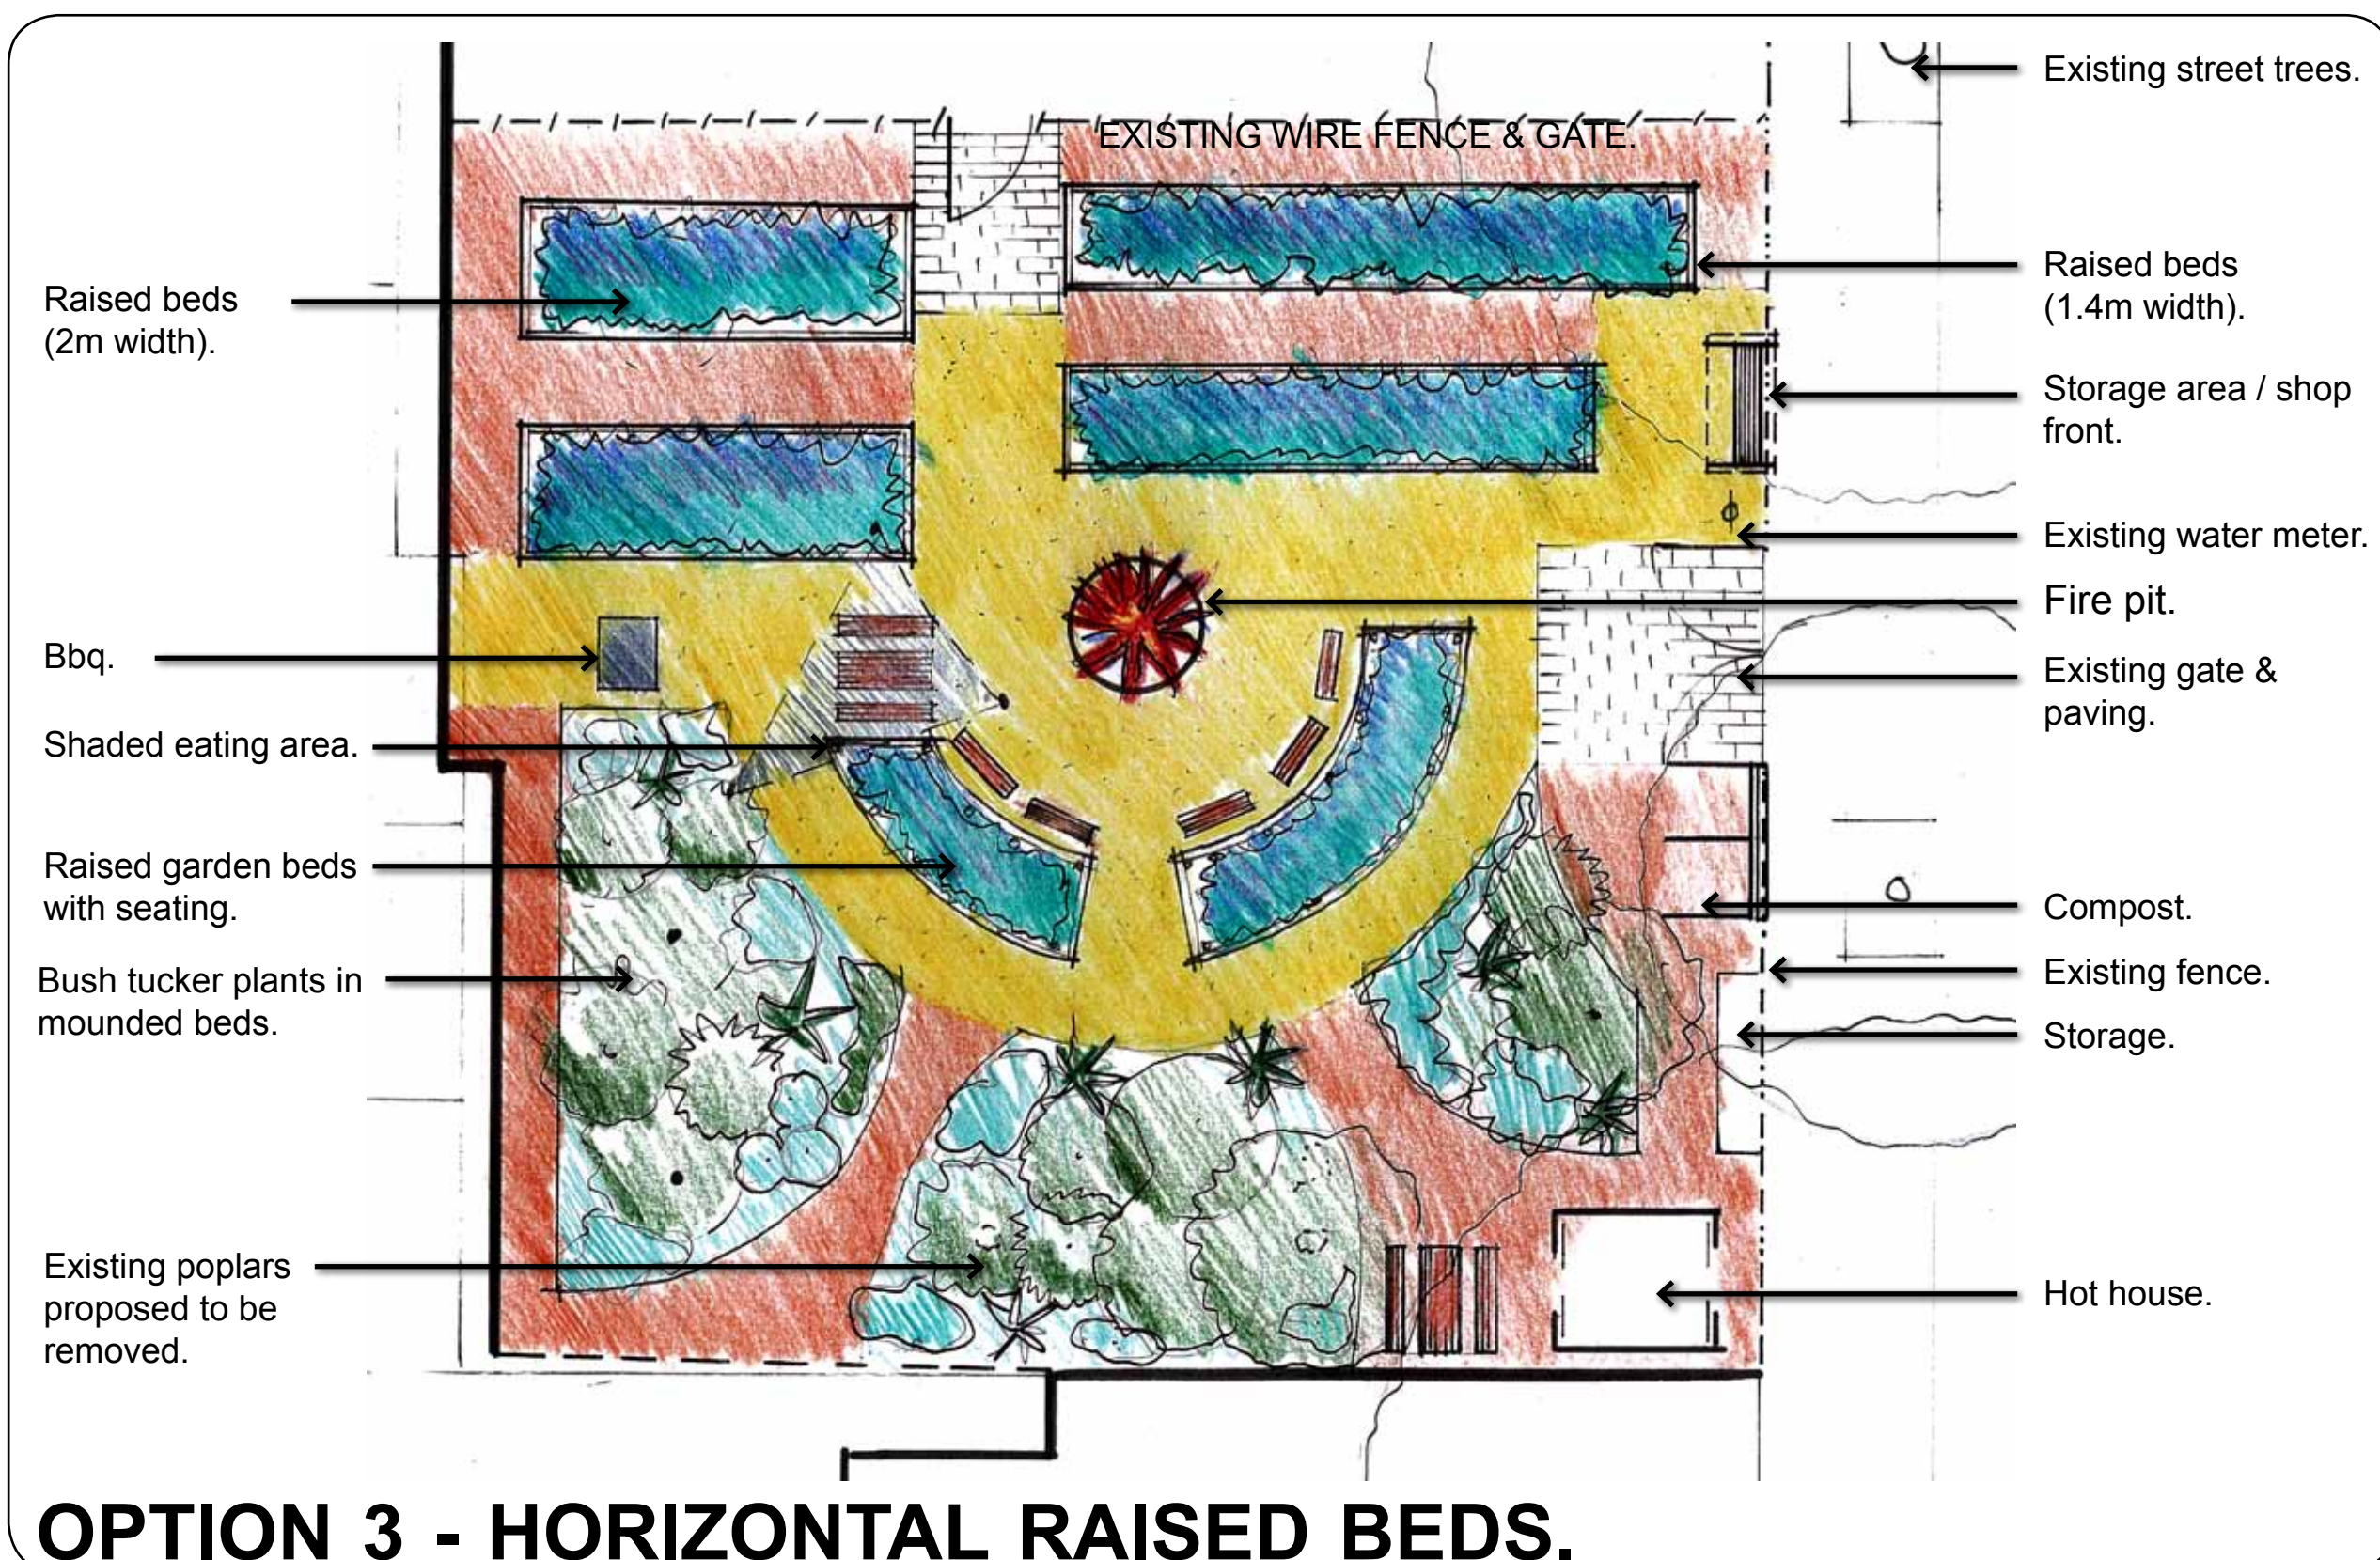

Pictorial concept selected for design development. This concept was the preferred option (out of four options) selected by the community during the stage one consultations.

DESIGN DEVELOPMENT- STAGE 2

DRAFT

# HUGO STREET RESERVE

## Community Garden

**OPTION 1 - RADIATING FOOD GARDENS**

**OPTION 2 - FORMAL - MULTI RAISED BEDS**

**OPTION 3 - HORIZONTAL RAISED BEDS.**

Note: These sketches are not construction drawings.