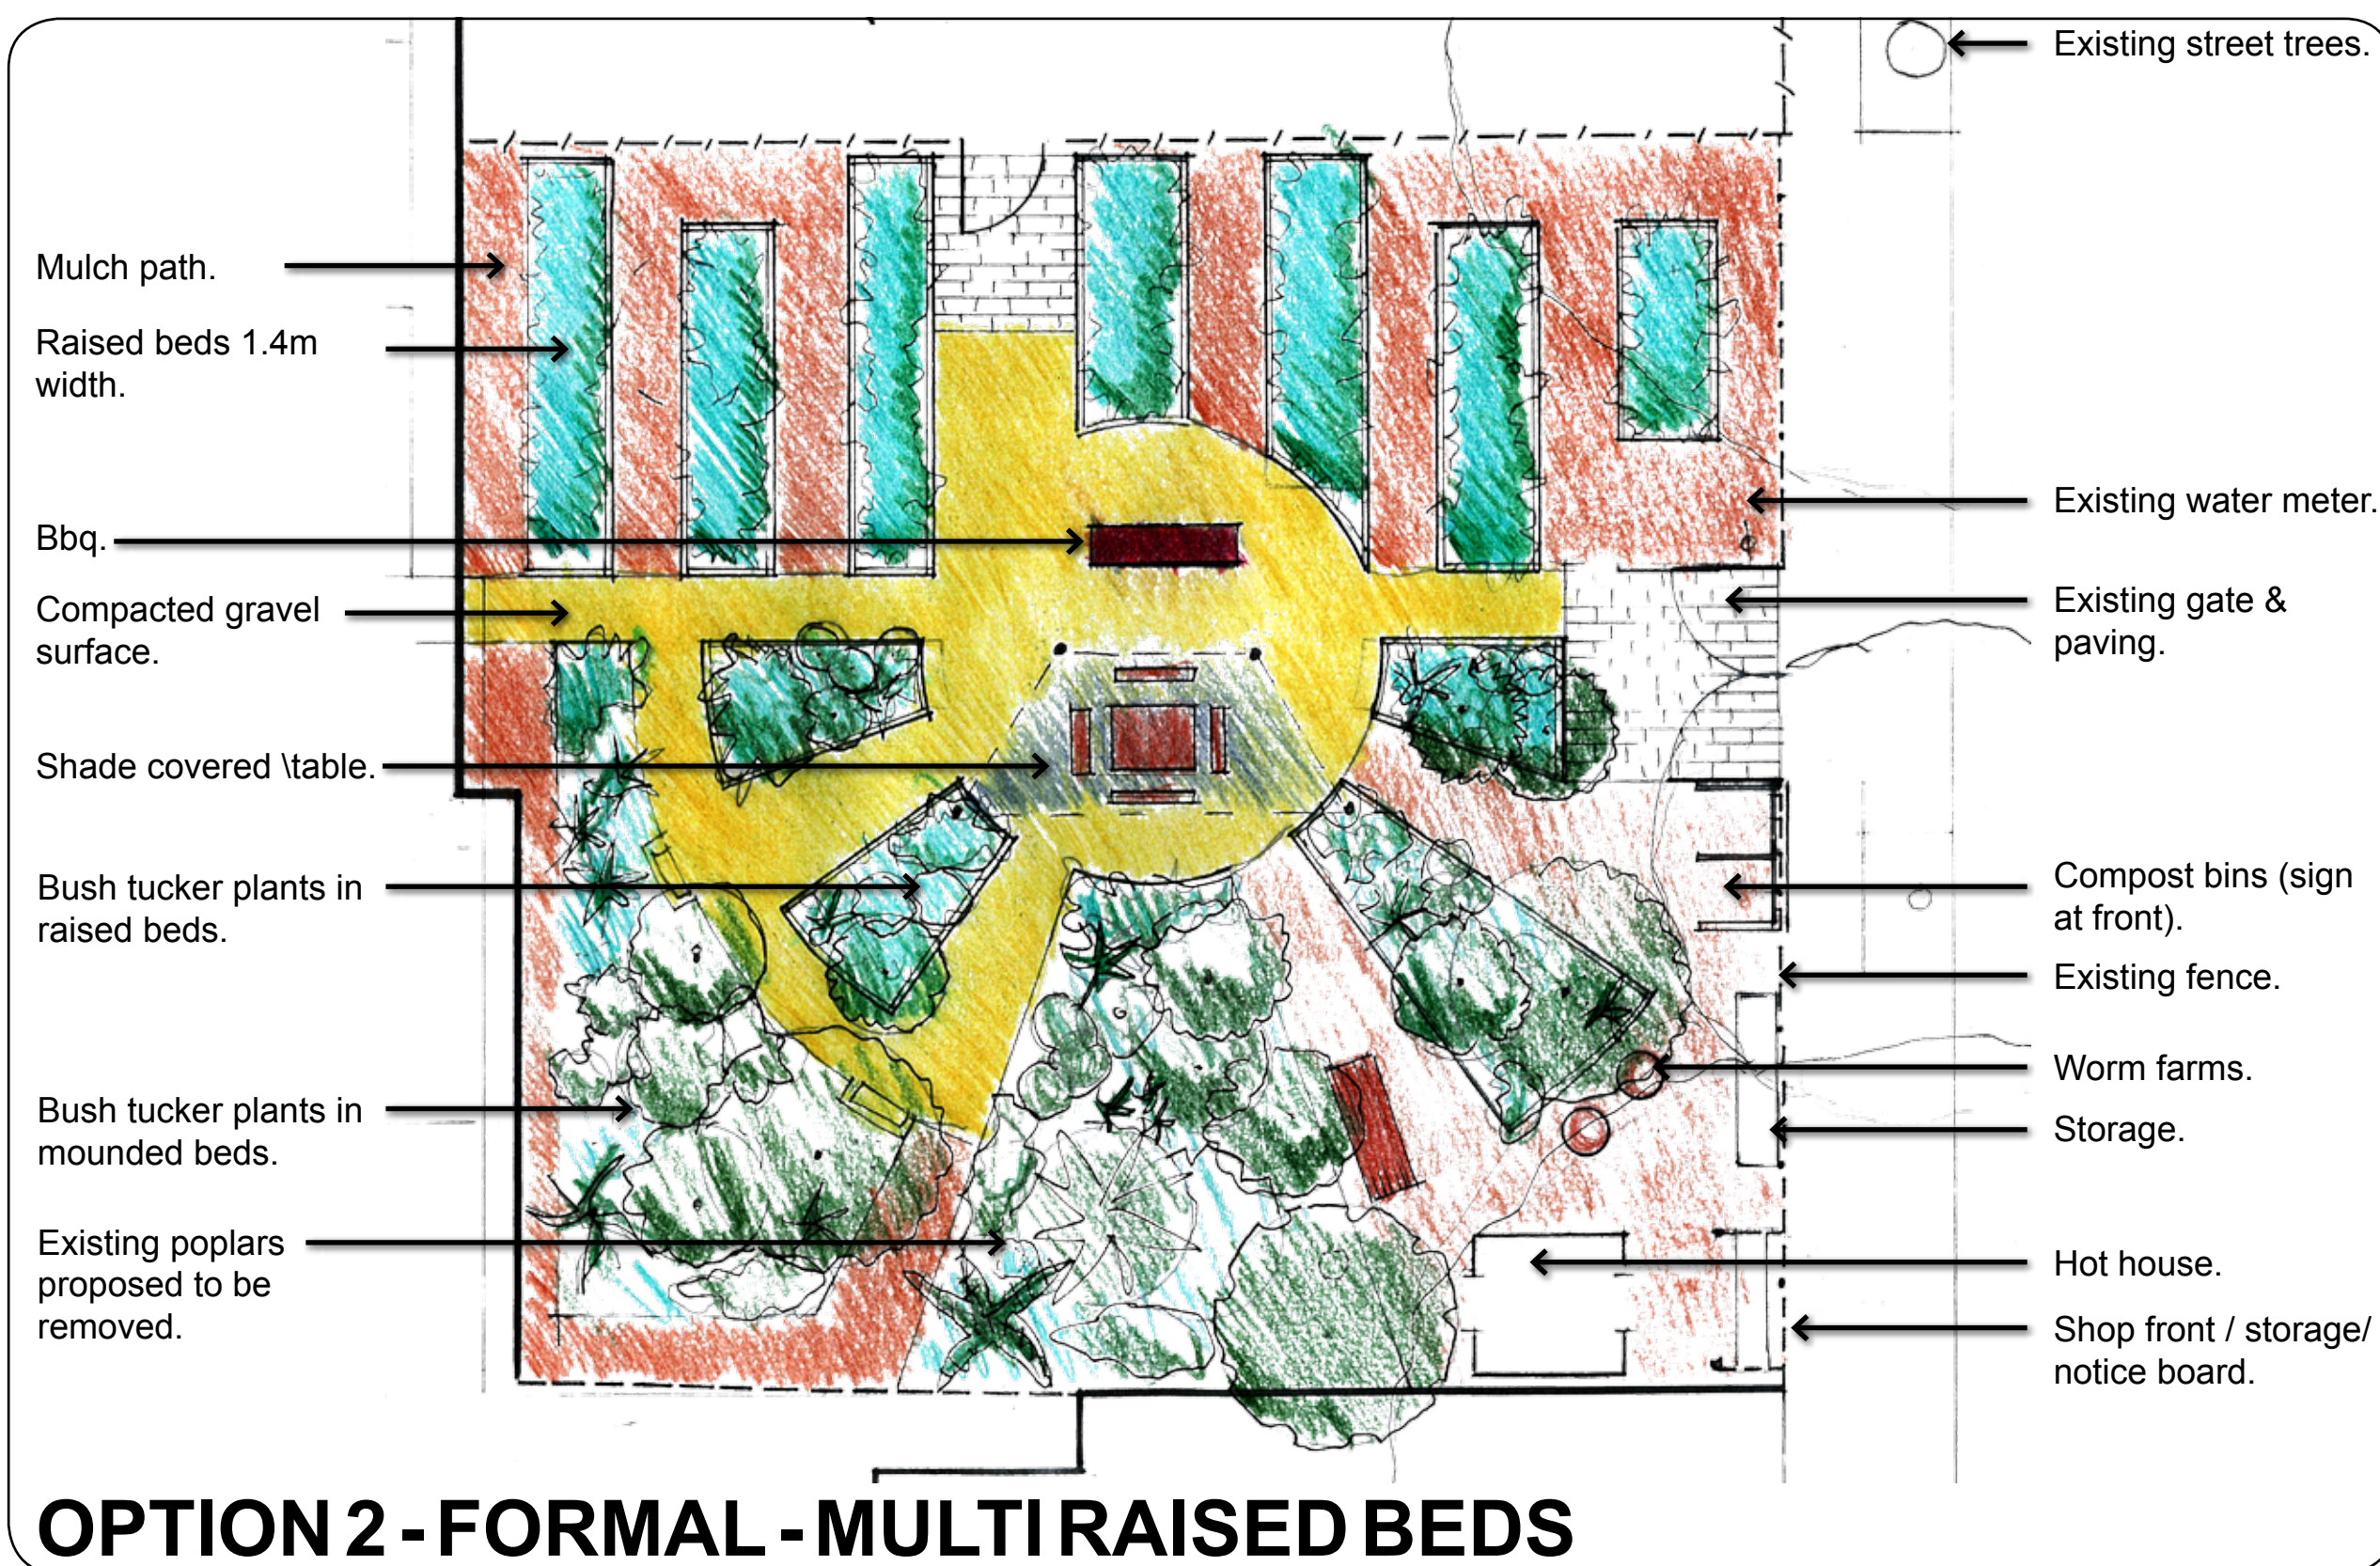

Pictorial concept selected for design development. This concept was the preferred option (out of four options) selected by the community during the stage one consultations.

DESIGN DEVELOPMENT- STAGE 2

DRAFT

# HUGO STREET RESERVE

## Community Garden

**OPTION 1 - RADIATING FOOD GARDENS**

**OPTION 2 - FORMAL - MULTI RAISED BEDS**

**OPTION 3 - HORIZONTAL RAISED BEDS.**

Note: These sketches are not construction drawings.